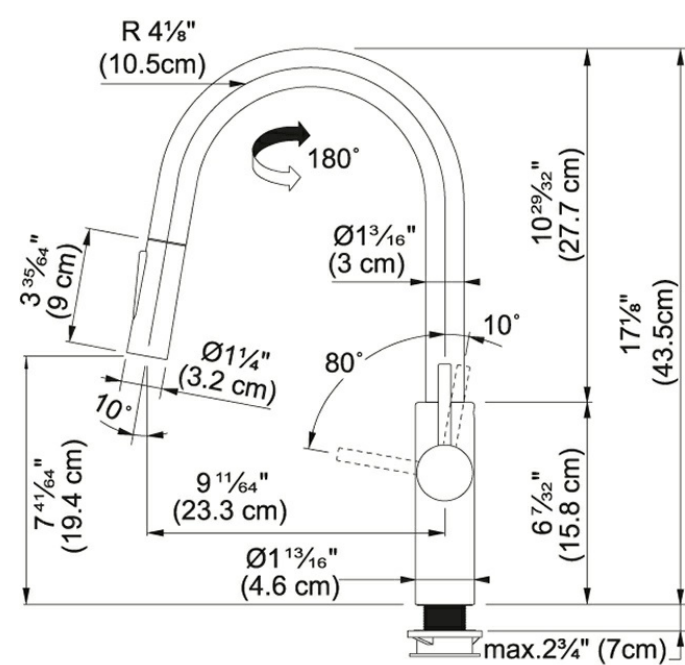

Pescara FF4720 Matte Black

Product Picture

Technical Drawing

Product Information

Version	Pull-Out Spray
Spray Type	Spray & Stream
Faucet Operation	Side Lever
Flow Rate	1.75 gpm
Cartridge	35mm Ceramic Cartridge
Where to buy	Showroom
Countertop hole diameter	1 3/8"

Article Numbers

FUN#	115.0559.274
US Part Number	FF4720